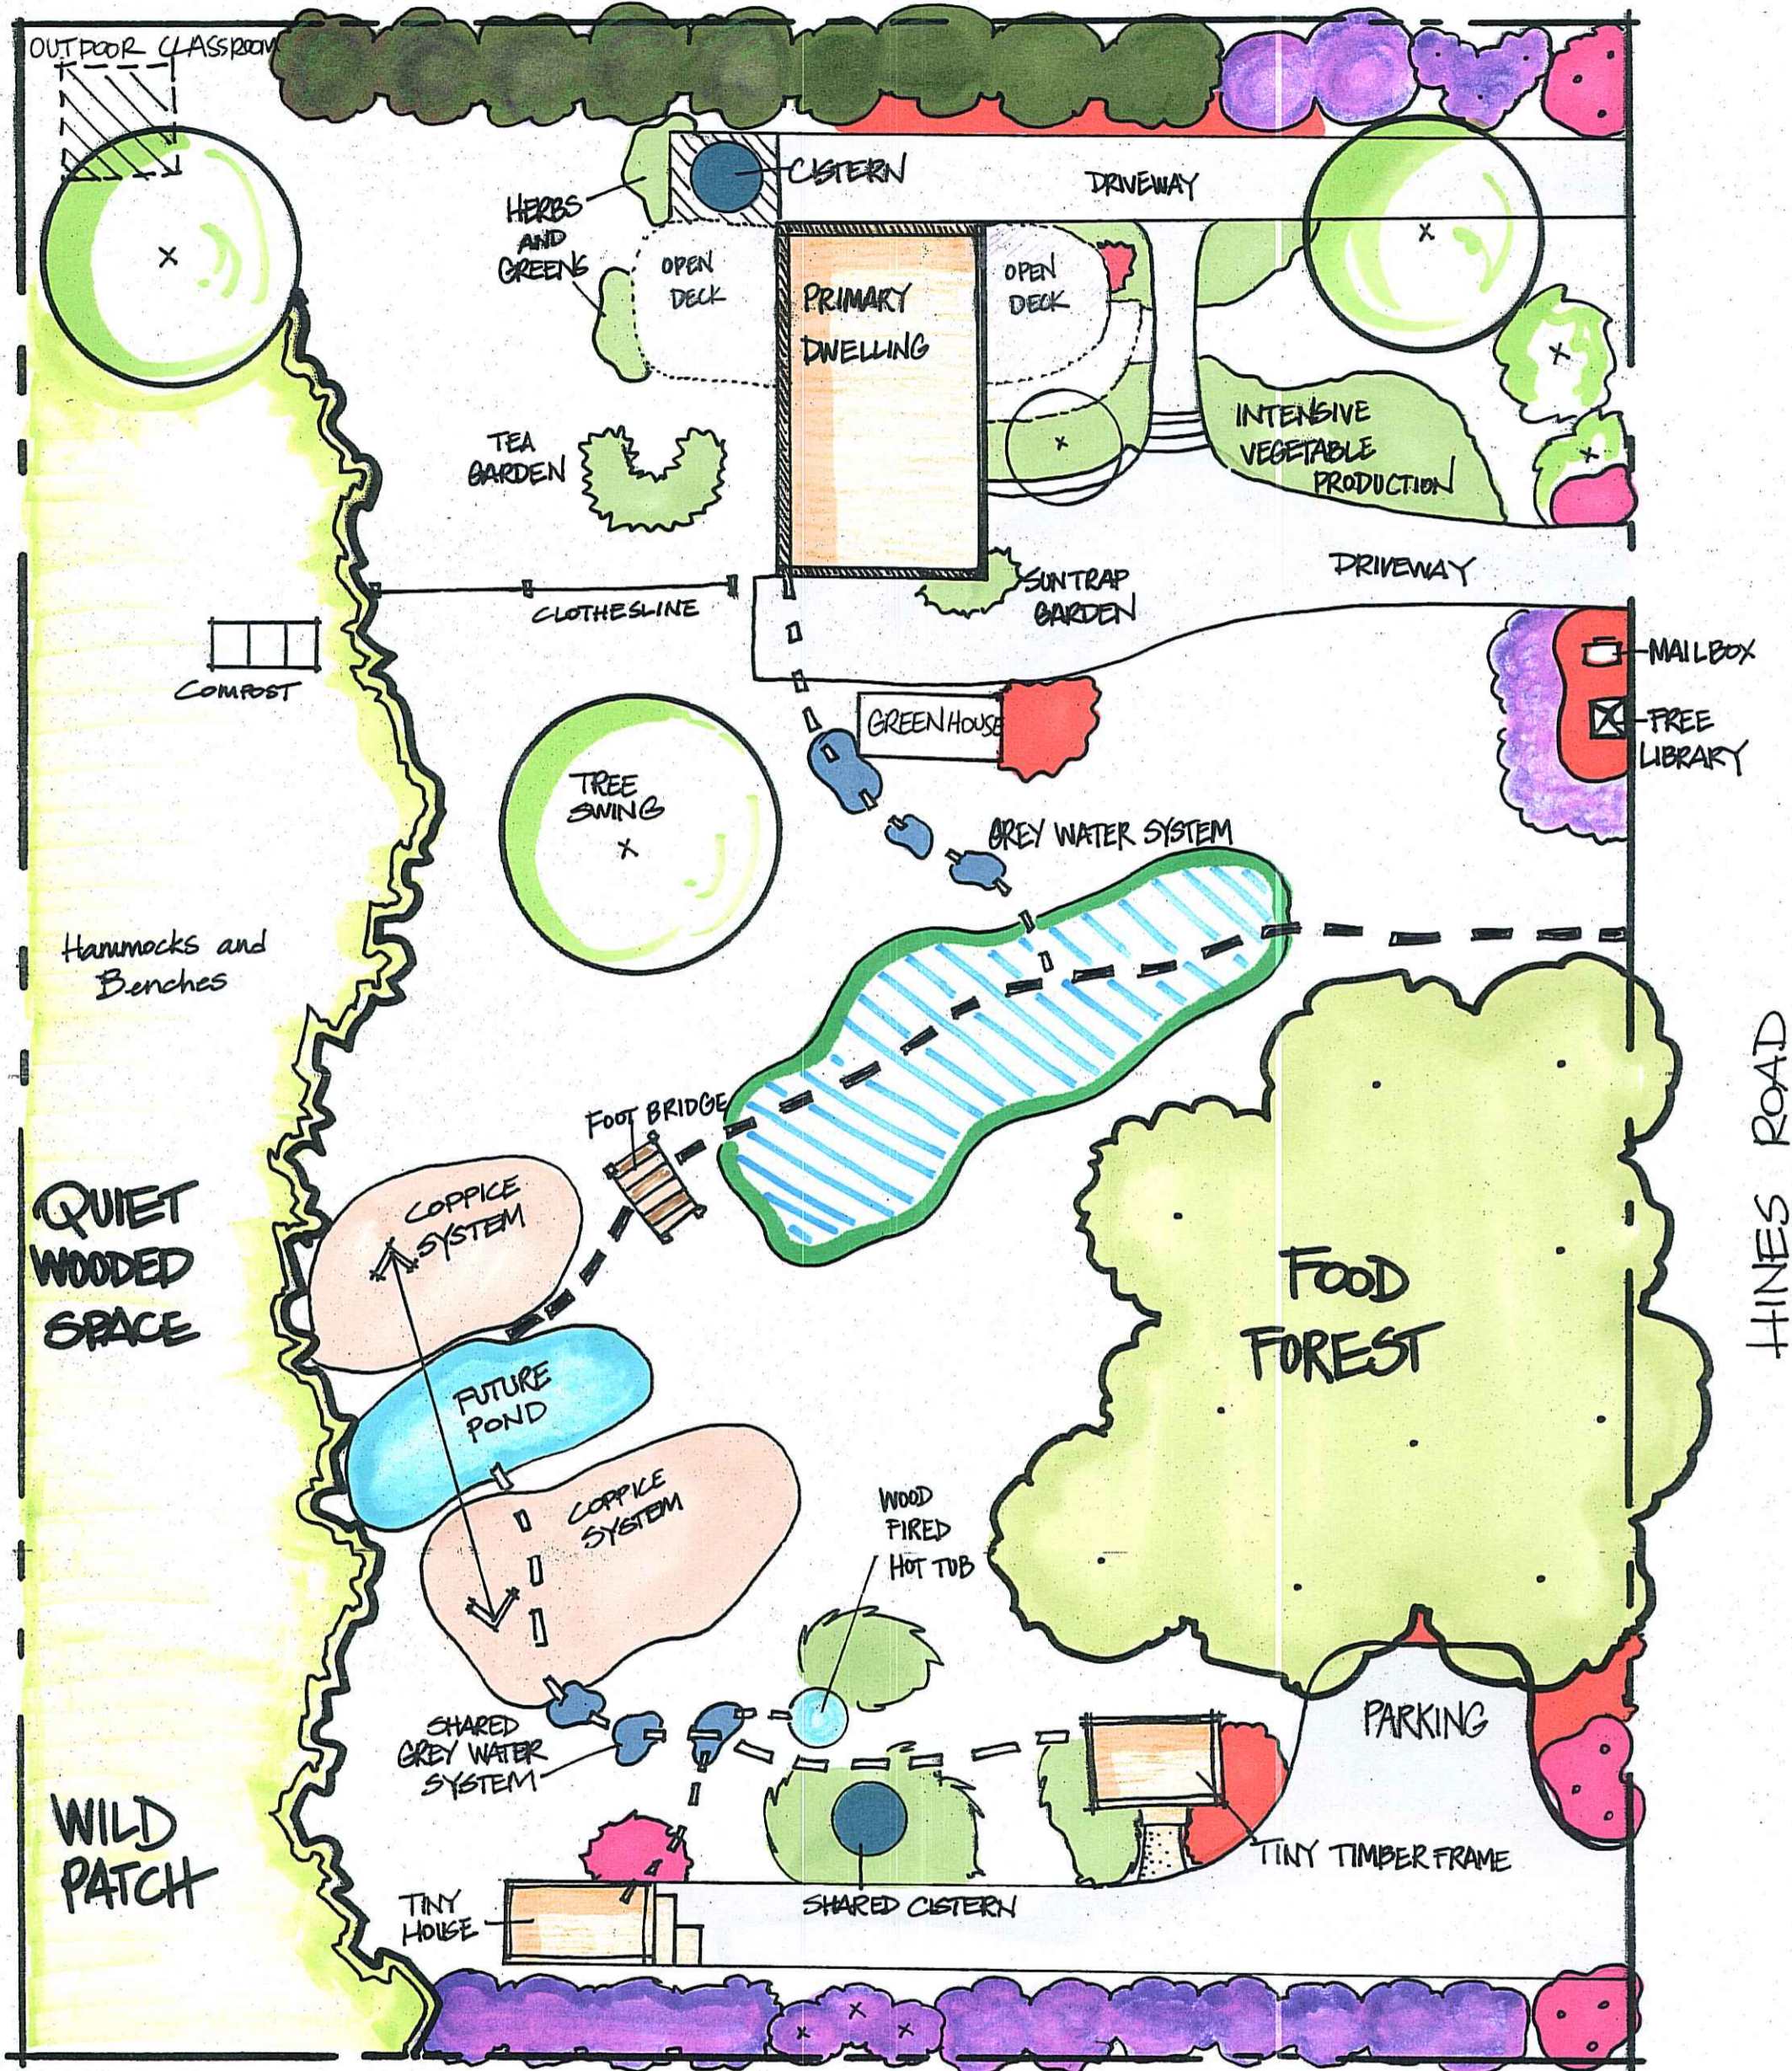

SOVEREIGN LIVING CENTER

DESIGN BY SARAH BRINKER

DRAWING BY ERICA BRINKER

SCALE 1" = 20'-0"

LEGEND

- | | | | |
|-------------------|--------------------|-------------------|------------|
| ROSES and FLOWERS | FOREST | CISTERN | GREY WATER |
| BUTTERFLY GUILD | FEDGE | GREY WATER SYSTEM | DRAINAGE |
| COPPICE | GARDEN | POND | |
| FOOD FOREST | CREEKSIDE PLANTING | BLUE BERRY GUILD | |